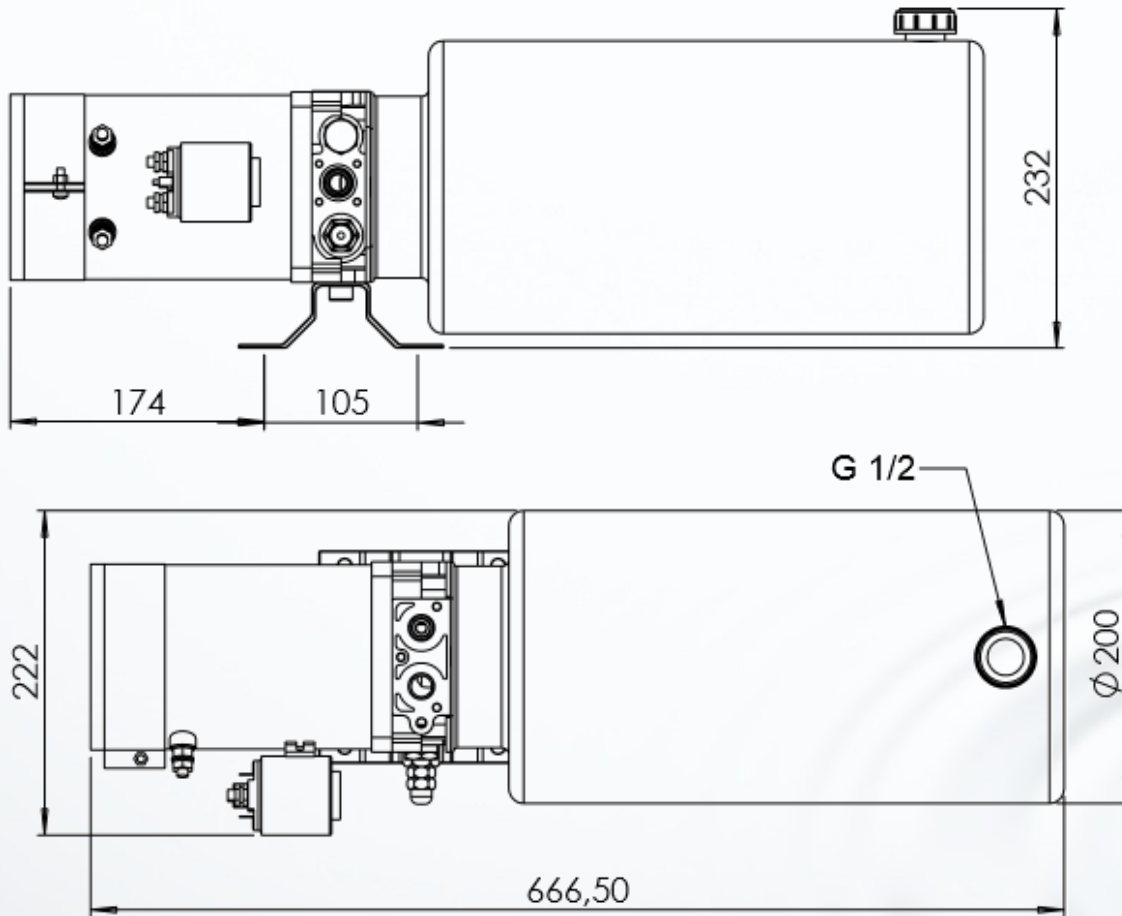

MPP-54 Mini Power Pack

INCLUDED:

- Thermal protection
- Relay
- Foot bracket / mounting bracket

ELECTRIC MOTOR

Power: 4,5 kW
Voltage: 24 V DC
S2=5MIN, S3=9%ED

PUMP & OIL TANK

Pump displacement: 8 cc/rev
Tank Capacity: 8 liter cylinder, horizontal

MAX. PRESSURE

P: 130 bar

FLOW

16 L/min

HYDRAULIC CURCUIT

P, T = G 3/8

TAON Hydraulic Components ApS are specialists in hydraulic solutions, components and tools.

TAON Hydraulic Components ApS • +45 24 48 84 80 • info@taon.dk • taon-hydraulic.com

© TAON Hydraulics will always help you find the best solution.