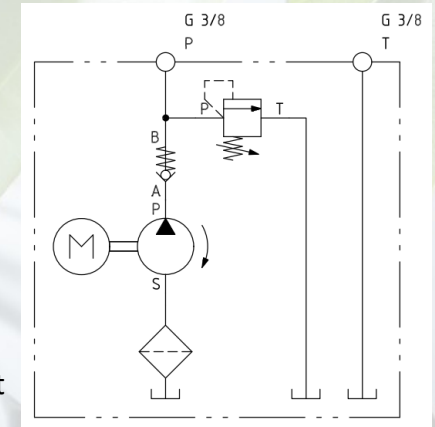

MPP-54 Mini Power Pack

INCLUDED:

- Thermal protection
- Relay
- Foot bracket / mounting bracket

ELECTRIC MOTOR

Power: 4,5 kW
Voltage: 24 V DC
S2=5MIN, S3=9%ED

PUMP & OIL TANK

Pump displacement: 8 cc/rev
Tank Capacity: 8 liter cylinder, horizontal

MAX. PRESSURE

P: 130 bar

FLOW

16 L/min

HYDRAULIC CURCUIT

P, T = G 3/8

TAON Hydraulic Components ApS are specialists in hydraulic solutions, components and tools.

TAON Hydraulic Components ApS • +45 24 48 84 80 • info@taon.dk • taon-hydraulic.com

© TAON Hydraulics will always help you find the best solution.